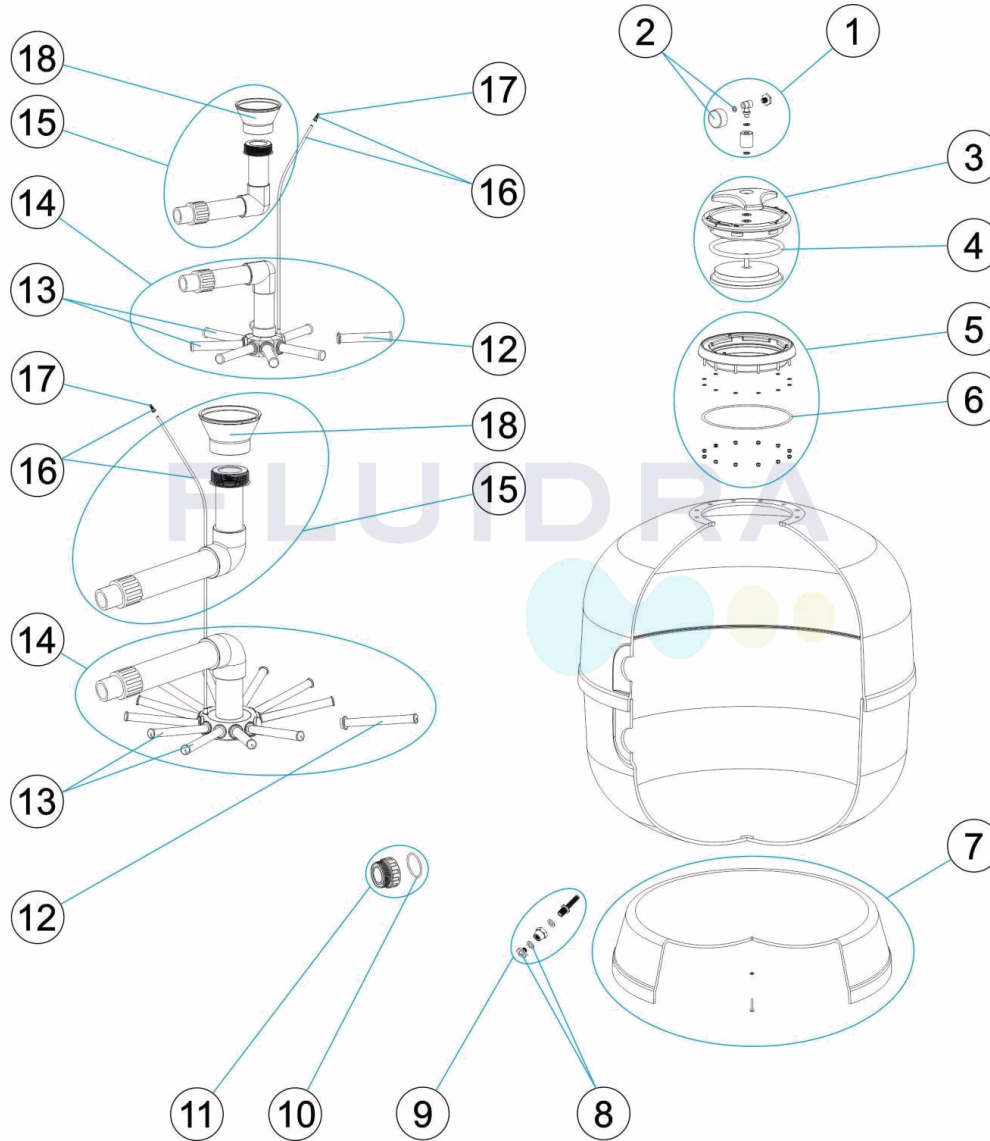

CODE 00497, 00498, 00499, 00500, 19781, 21071, 28479, 32706

DESCRIPTION: ASTER FILTERS

ENGLISH

POS	CODE	DESCRIPTION	POS	CODE	DESCRIPTION
1	4404190101	PRESSURE GAUGE UNIT 1/8"	11	* 4404040103	FITTING 1 1/2" + O'RIN "
2	4404010103	PRESSURE GAUGE 1/8" 3 KG./C "	11	* 4404040112	2" OUTLET FITTING + O'RIN "
3	4404020102	QUICK CLOSING LID UNIT	12	* 4404300917	MANIFOLD ARM 1" 110 M "
4	4404020111	LID GASKET	12	* 4404300915	MANIFOLD ARM 1" 175 M "
5	4404020108	LID RING UNIT	12	* 4404300916	MANIFOLD ARM 1" 225 M "
6	4404020116	O' RING 255X4	13	* 4404010025	MANIFOLD ARM ASSEMBLY D. 400
7 *	4404040096	FILTER BASE D. 350	13	* 4404010026	MANIFOLD ARM ASSEMBLY
7 *	4404010088	FILTER BASE D. 450	13	* 4404010027	MANIFOLD ARM ASSEMBLY D. 650
7 *	4404010112	FILTER BASE D. 500	14	* 4404010131	MANIFOLD ASSEMBLY D. 350
7 *	4404010113	FILTER BASE D. 600	14	* 4404010132	MANIFOLD ASSEMBLY D. 450
7 *	4404300924	FILTER BASE D. 750	14	* 4404010114	MANIFOLD ASSEMBLY D. 500
8	4404040113	DRAIN PLUG AND GASKET	14	* 4404040097	MANIFOLD ASSEMBLY D. 550
9	4404010108	WATER PURGE 3/8"	14	* 4404010115	MANIFOLD ASSEMBLY D. 600